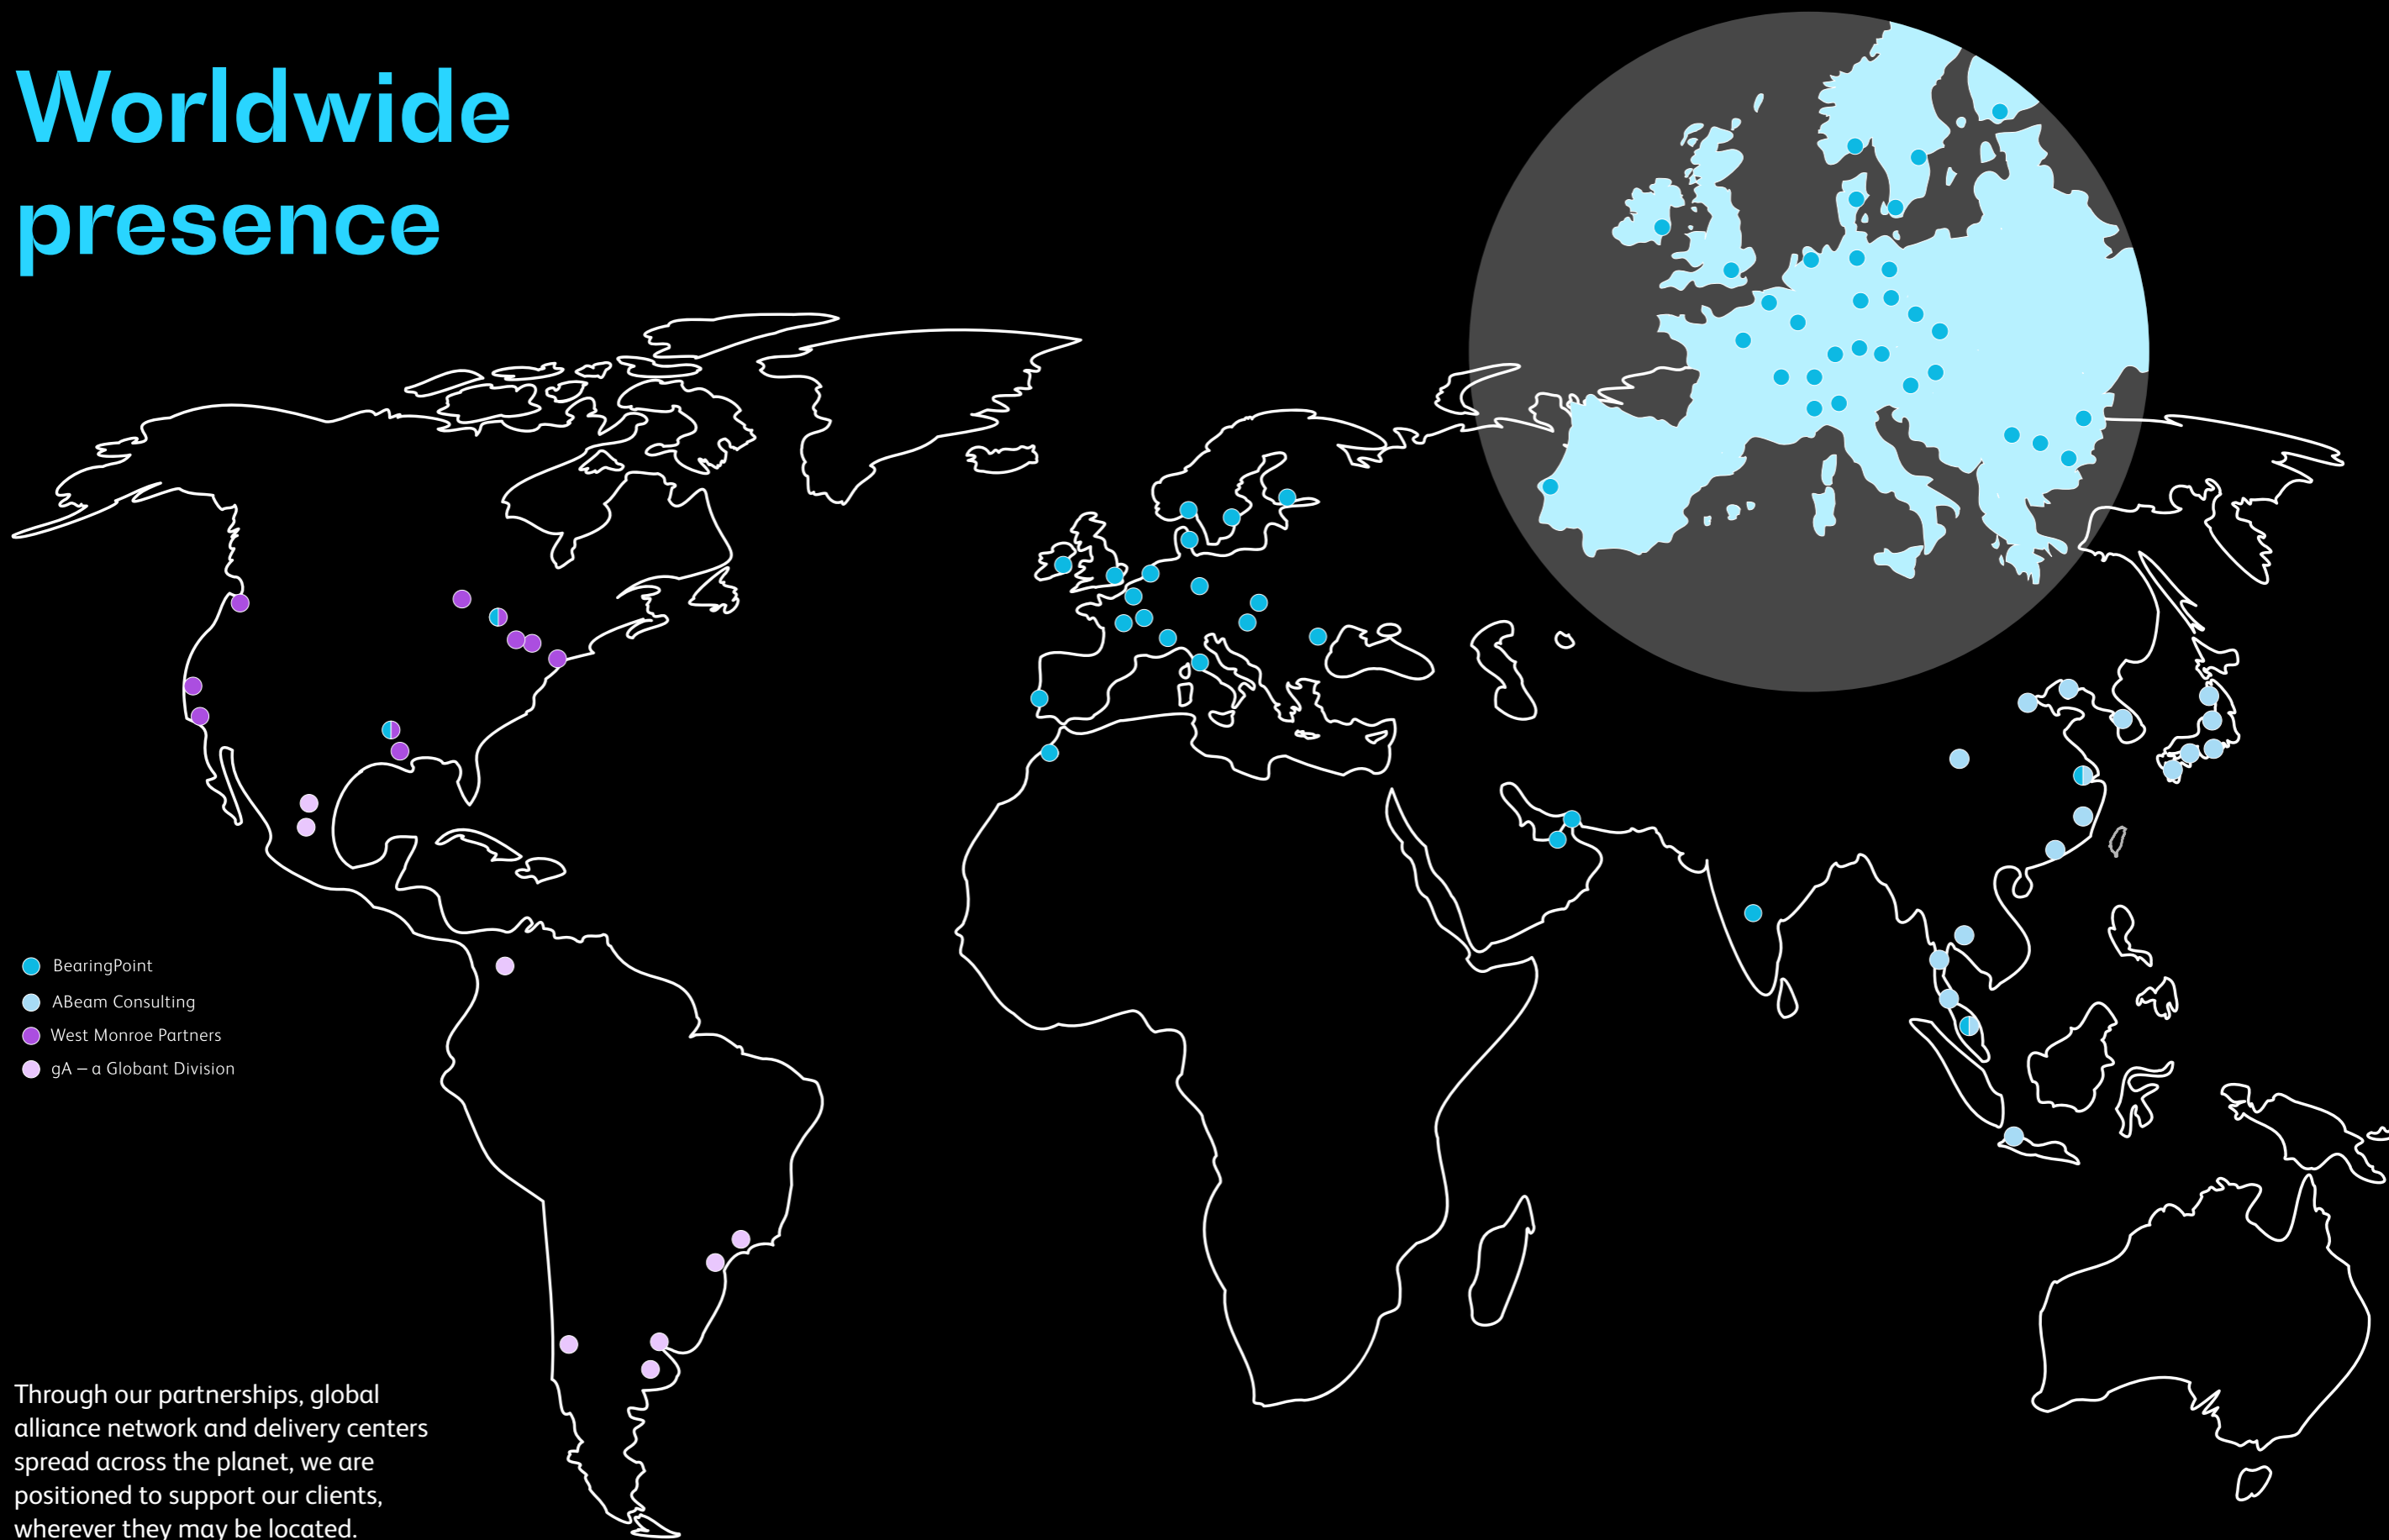

Worldwide presence

- BearingPoint
- ABeam Consulting
- West Monroe Partners
- gA - a Globant Division

Through our partnerships, global alliance network and delivery centers spread across the planet, we are positioned to support our clients, wherever they may be located.